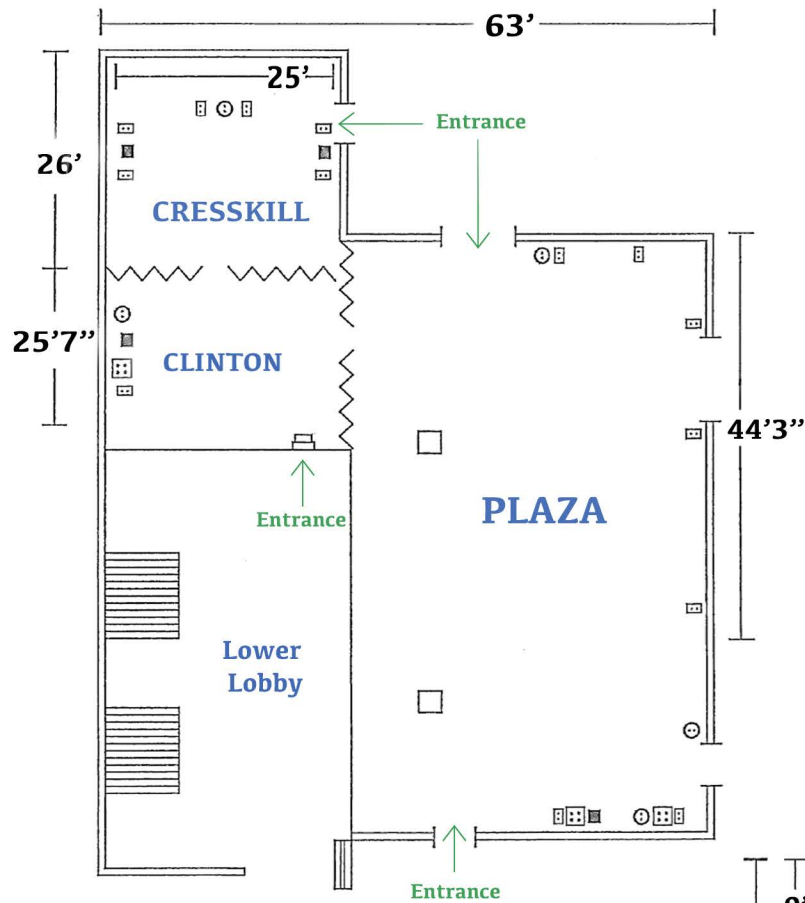

Clinton Inn Hotel & Event Center

145 Dean Drive, Tenafly, NJ 07670 • 201-871-3200 • Clinton-Inn.com

	Grand Ballroom	Salon A	Salon B	Salon C & D	Salon C or D	Board Room	Plaza	Cresskill	Clinton	Christinos
Dimensions	96x48	42x48	29x48	25x48	25x24	13x38	64x38	26x25	24x25	55x29
Sq. Ft.	4608	2016	1392	1200	600	476	2432	650	600	1600
Banquet	300	80-100	70	60	30	30	140	40	30	90
Theatre	400	150	120	100	50	40	225	50	50	50
Classroom	200	60	50	40	20	25	80	25	25	25
Conference	-	40	40	40	15	20	50	20	15	30
U-Shaped	-	40	40	30	20	20	40	25	15	25
Reception	400	150	125	100	30	30	200	40	30	100